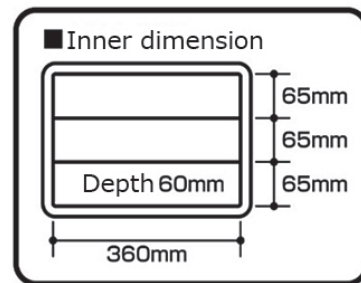

Item#: 20-E023 Black x Green
Size : 15.94" x 11.42" x 3.07"
405 x 290 x 78 mm
Unit : 6 pcs

Handy Unit Case

- Multipurpose case for arts/crafts supplies, fishing gear, office supplies, stationery, DIY equipment and more!
- Choose from 3 different patterns utilizing 3 mini box sizes. (Mini box refills sold separately.)
- Compatible with our #45 type of NC Box and NT Box with 6 cases.