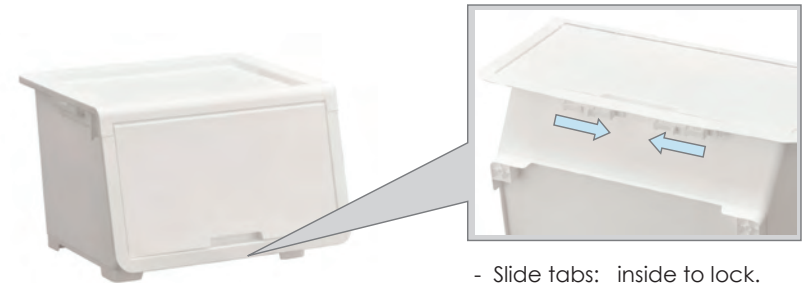

Material: Top Panel: Fiber plywood (particle board, melamine, PVC)
 Body, Roller: Polypropylene
 Made in Japan

Two-Way-Open Container

- Lid can open 2 ways : full-open and half-open.
- Modular and stackable : 2 Small containers are equal to the width of 1 Large container.
- Lockable lid protects contents and keeps them safely in place.
- Can also be used with casters. (Sold separately)

- The lid has simple lock system utilizing sliding tabs.

- Slide tabs: inside to lock.
outside to unlock.

- Stacks securely and neatly.

S	S	S	S
M	M	S	
L	L		

Slim Wagon

- Effective storage solution for small spaces.
- Easy to move with rollers.
- Easy to assemble; no tools required.