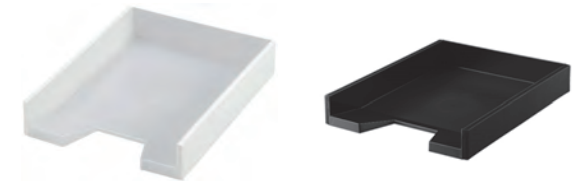

Desk Tray

Item#: 3011-05 White
3011-01 Black
Size : 12.99" x 10.24" x 2.44"
330 x 260 x 62 mm
Unit : 12 pcs

Material : Body: Polystyrene
Panel: Polypropylene
Made in Japan