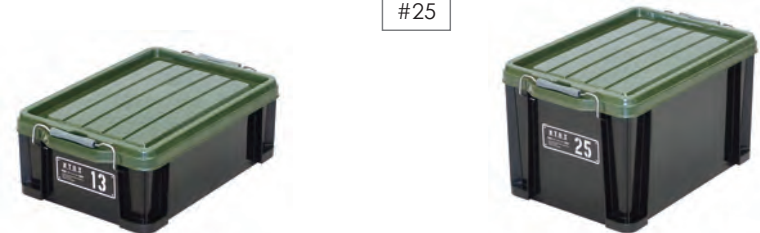

NC BOX

- Useful general storage container with lid.
- Modular stackable design that stacks securely; compatible with NT box.

NT BOX

- Modular stackable design; compatible with Utility Case, Weather-tight container and NC box.
- Scale (cm) on lid helps you take measurements quickly.

Material : Polypropylene
Made in Japan

#13

#25

#22

#45

Material : Polypropylene, Stainless steel
Made in Japan

Outdoor Handy Container

- Multipurpose tough storage container for home, garage, outdoor activities, gardening and more!
- Stacks securely.
- Weight bearing capacity for lid: 1102.31lbs / 500 kg
- Protect contents from water and dust. (Not 100% waterproof)