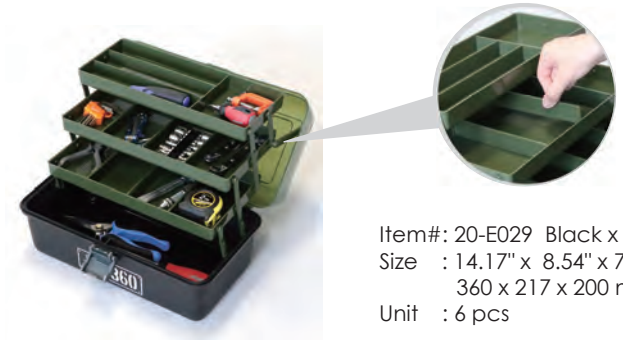

Small (3 layers)

Item#: 20-E029 Black x Green
Size : 14.17" x 8.54" x 7.87"
360 x 217 x 200 mm
Unit : 6 pcs

Small (2 layers)

Item#: 20-E030 Black
Size : 13.46" x 7.99" x 6.10"
342 x 203 x 155 mm
Unit : 6 pcs