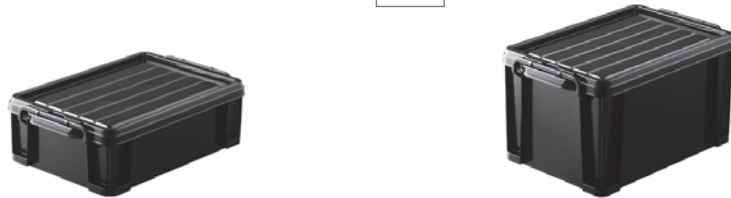

NC BOX

- Useful general storage container with lid.
- Modular stackable design that stacks securely; compatible with NT box.

NT BOX

- Modular stackable design; compatible with Utility Case, Weather-tight container and NC box.
- Scale (cm) on lid helps you take measurements quickly.

#1.5

#7

#11

Modular stacking combination

#13

#25

#22

#45

Material : Polypropylene
Made in Japan

#13

#25

#22

#45

Material : Polypropylene, Stainless steel
Made in Japan