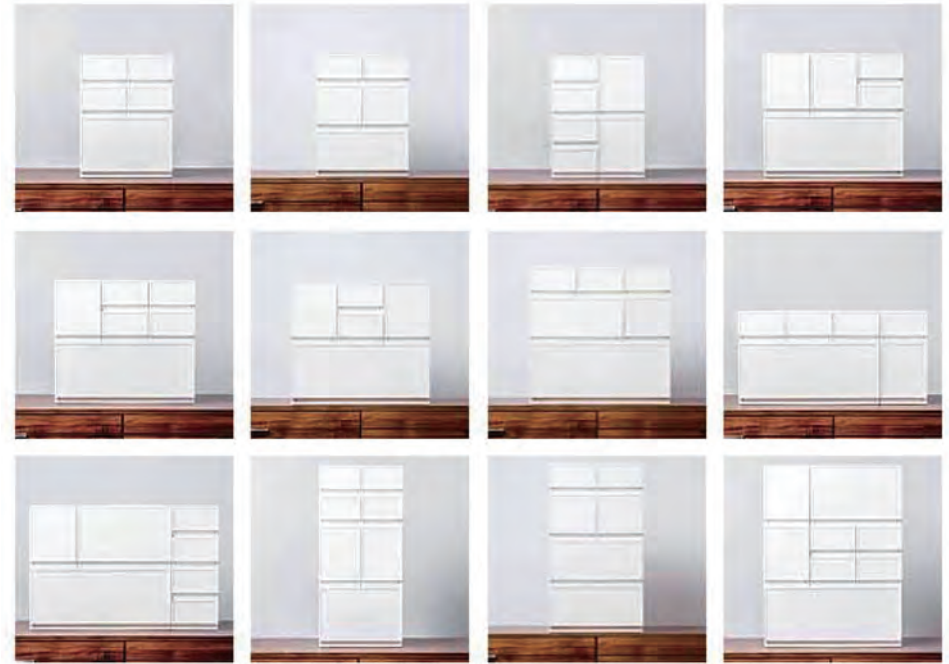

**Custom orders are available.
OEM projects welcomed.**

2 - Product Lines

Drawers

Storage Bins

Organizers

...and more!

Drawer Block

- 6 different sizes stack neatly and seamlessly.
- Includes stability clips to keep stacked drawers secure.
- Comes with convenient, adjustable partitions.

Partitions

Stabilizer clips

- Casters available. (Sold separately)

Material: Drawers, Dividers, Links: Polypropylene
Feet: Elastomer / Reinforcement Bar: Stainless Steel
Made in Japan

Small

Small A

Item#: 0201-05 White
0201-01 Black
0201-80 Gray
Size : 7.1" x 14.2" x 4.8"
180 x 360 x 123 mm
Unit : 10pcs