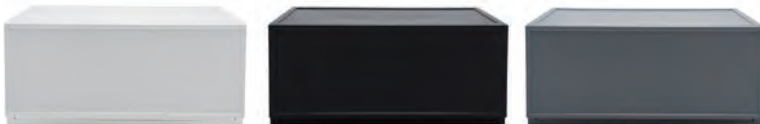

DRAWER BLOCKS PRODUCT:	Small A	Small B	Small C	Medium B	Medium C	Large C
DIMENSIONS:	W 7.1" D 14.2" H 4.8"	W 7.1" D 14.2" H 7.2"	W 7.1" D 14.2" H 9.6"	W 14.2" D 14.2" H 7.2"	W 14.2" D 14.2" H 9.6"	W 21.3" D 14.2" H 9.6"
	W 180mm D 360mm H 123mm	W 180mm D 360mm H 183mm	W 180mm D 360mm H 243mm	W 360mm D 360mm H 183mm	W 360mm D 360mm H 243mm	W 540mm D 360mm H 243mm
MAX. WEIGHT	6.5lbs (3kg)	11lbs (5kg)	11lbs (5kg)	17.5lbs (8kg)	17.5lbs (8kg)	11lbs (5kg)

*Approximate size

*Products with matching letters (A, B, C) are the same height

*2 Small A units stacked on top of each other are the same height as one Small C, Medium C, or Large C unit