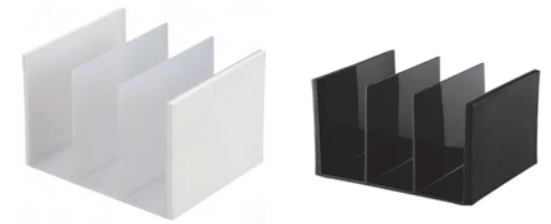

Book Stand

Item#: 3021-05 White
3021-01 Black
Size : 8.27" x 10.04" x 6.77"
210 x 255 x 172 mm
Unit : 12 pcs

Material : Body: Polystyrene
Panel: Polypropylene
Made in Japan