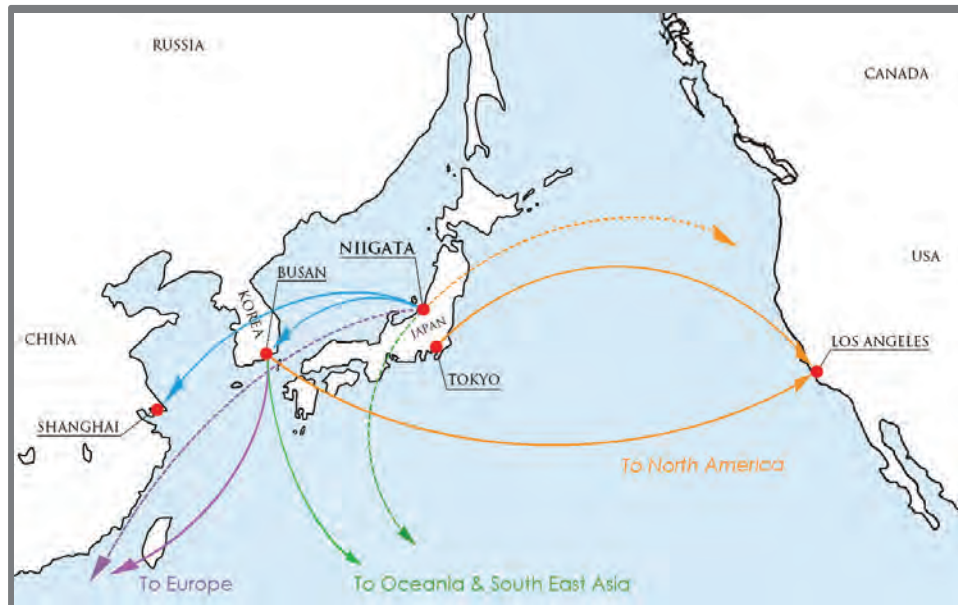

3 - Business Terms (International)

Port : Niigata, JAPAN

MOQ : 50 cases per each SKU

MOA : USD 15,000.00/shipment

Lead Time : 70 days for first order,
60 days for following orders.

Payment Term : T/T 100% advance

EDI capable internationally. (SPS commerce)
OEM projects welcomed. (min. 3,000pcs-)

Domestic shipping available from our Los Angeles warehouse.

*The terms and conditions may be discussed by both parties as necessary.

Follow us!

Astage-global.com

Astage
Organizing the way to Organized.

Astage Global Inc. / USA Office
729 Seventh Avenue, 17th. Floor
New York, NY 10019
Email: intl.sales@astage-net.com

Astage Co., Ltd. / Japan Headquarter
3379 Koike, Tsubame City, Niigata
959-1293, Japan
Tel: +81 256 62 3115