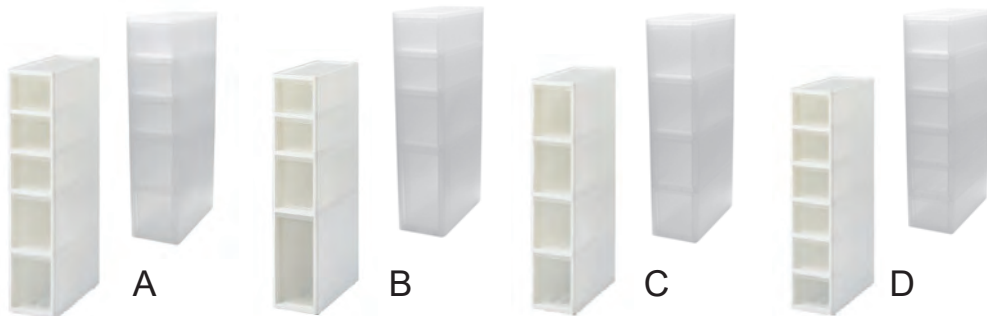

Slim

Small Medium Large

(inside dimensions)

Small : W 5" x D 14.17" x H 4.49"
W 127 x D 360 x H 114 mm

Medium : W 4.96" x D 14.17" x H 7.17"
W 126 x D 360 x H 182 mm

Large : W 4.88" x D 14.09" x H 12.6"
W 124 x D 358 x H 320 mm

Slim A

Item#: 1091-06 White
1091-00 Clear
Drawer: S x 3, M x 2
Unit : 2pcs

Slim B

Item#: 1092-06 White
1092-00 Clear
Drawer: S x 2, M x 1, L x 1
Unit : 2pcs

Slim C

Item#: 1093-06 White
1093-00 Clear
Drawer: M x 4
Unit : 2pcs

Slim D

Item#: 1094-06 White
1094-00 Clear
Drawer: S x 6
Unit : 2pcs

Material: Polypropylene
Made in Japan

Wide

Small Medium Large

(inside dimensions)

Small : W 8.15" x D 14.17" x H 4.49"
W 207 x D 360 x H 114 mm