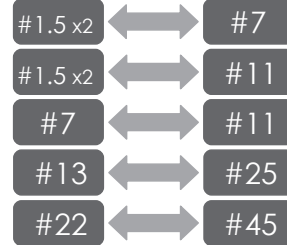

Modular stacking combination