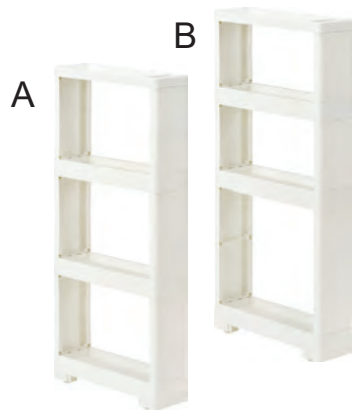

- Full-open and Half-open.

Material : Polypropylene, Steel (PP coated)
Made in Japan

Small	Medium	Large
Item#: 19-E007 White 20-E004 Clear 20-E001 Gray	Item#: 19-E008 White 20-E005 Clear 20-E002 Gray	Item#: 19-E009 White 20-E006 Clear 20-E003 Gray
Size : 11.81" x 16.97" x 12.20" 300 x 431 x 310 mm	Size : 17.72" x 16.97" x 12.20" 450 x 431 x 310 mm	Size : 23.62" x 16.97" x 12.20" 600 x 431 x 310 mm
Unit : 10 pcs	Unit : 8 pcs	Unit : 6 pcs

- The lid has simple lock system utilizing sliding tabs.

- Slide tabs: inside to lock.
outside to unlock.

- Stacks securely and neatly.

S	S	S	S
M	M	S	
L	L		

Slim Wagon

- Effective storage solution for small spaces.
- Easy to move with rollers.
- Easy to assemble; no tools required.

Plastic top

Item# : 1201-06 White / P-A
 1204-06 White / P-B
 Size : 4.72" x 15.75" x 33.46"
 120 x 400 x 850 mm
 Unit : 6pcs

Wooden top

Item# : 1201-99 White / W-A
 1204-99 White / W-B
 Size : 4.72" x 15.75" x 33.46"
 120 x 400 x 850 mm
 Unit : 6pcs