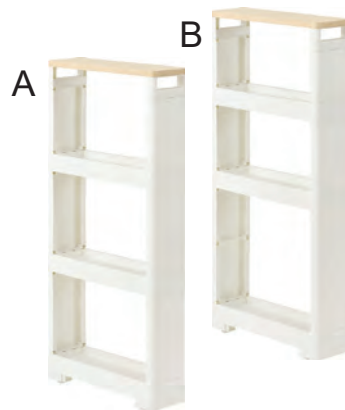

- Full-open and Half-open.

Material : Polypropylene, Steel (PP coated)
Made in Japan

Small	Medium	Large
Item#: 19-E007 White 20-E004 Clear 20-E001 Gray	Item#: 19-E008 White 20-E005 Clear 20-E002 Gray	Item#: 19-E009 White 20-E006 Clear 20-E003 Gray
Size : 11.81" x 16.97" x 12.20" 300 x 431 x 310 mm	Size : 17.72" x 16.97" x 12.20" 450 x 431 x 310 mm	Size : 23.62" x 16.97" x 12.20" 600 x 431 x 310 mm
Unit : 10 pcs	Unit : 8 pcs	Unit : 6 pcs

- The lid has simple lock system utilizing sliding tabs.

- Slide tabs: inside to lock.
outside to unlock.

- Stacks securely and neatly.

S	S	S	S
M	M	S	
L	L		

Slim Wagon

- Effective storage solution for small spaces.
- Easy to move with rollers.
- Easy to assemble; no tools required.

Plastic top

Item# : 1201-06 White / P-A
 1204-06 White / P-B
 Size : 4.72" x 15.75" x 33.46"
 120 x 400 x 850 mm
 Unit : 6pcs

Wooden top

Item# : 1201-99 White / W-A
 1204-99 White / W-B
 Size : 4.72" x 15.75" x 33.46"
 120 x 400 x 850 mm
 Unit : 6pcs