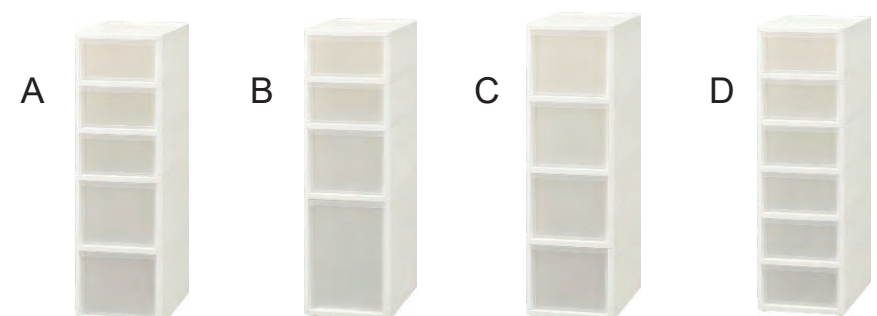

Slim D

Item#: 1094-06 White
1094-00 Clear
Drawer: S x 6
Unit : 2pcs

Material: Polypropylene
Made in Japan

Wide

Small Medium Large

(inside dimensions)

Small : W 8.15" x D 14.17" x H 4.49"
W 207 x D 360 x H 114 mm

Medium : W 8.11" x D 14.17" x H 7.17"
W 206 x D 360 x H 182 mm

Large : W 8.03" x D 14.09" x H 12.6"
W 204 x D 358 x H 320 mm

Wide A

Item#: 1101-06 White
Drawer: S x 3, M x 2
Unit : 2pcs

Wide B

Item#: 1102-06 White
Drawer: S x 2, M x 1, L x 1
Unit : 2pcs

Wide C

Item#: 1103-06 White
Drawer: M x 4
Unit : 2pcs

Wide D

Item#: 1104-06 White
Drawer: S x 6
Unit : 2pcs

Organizing Drawer

- Easy to use drawer unit is an efficient space saver for closets.
- Light weight and simple design that fits various interior style.
- Translucent drawer allows you to identify the contents quickly.